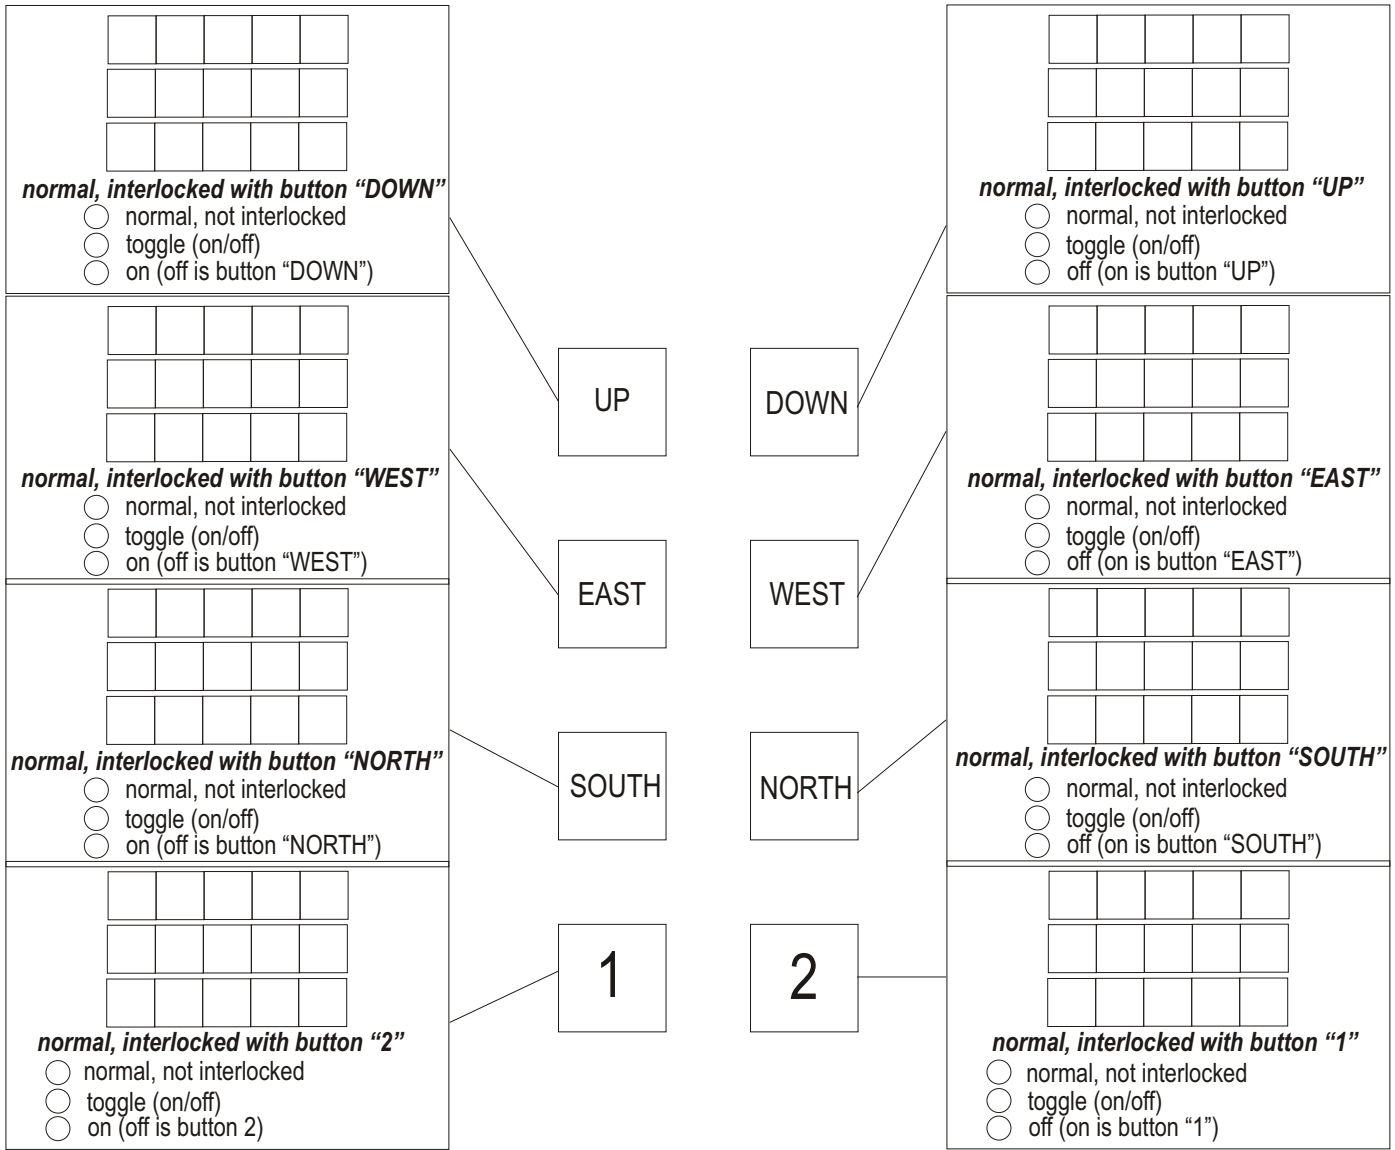

F24-8S

START

Auto Shut Down time
Default setting of 1 hour

- never
- 10 minutes
- 20 minutes
- 30 minutes
- 1 hour**
- 2 hours
- 3 hours
- 4 hours

NOTES: For each button there is a default function setting labeled in **bold**, if you wish to change any button function check the appropriate circle for that button. If you want to re-label any button, fill in the squares in the appropriate section. Use only the squares available.