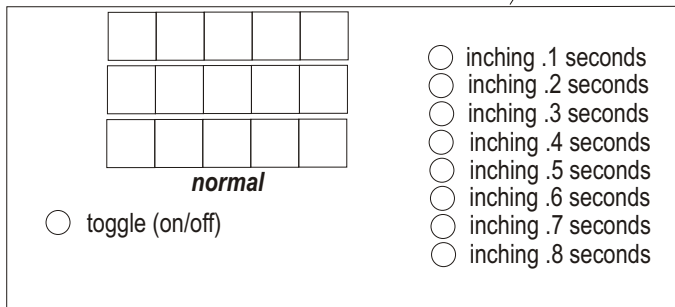

F24-8S

START

Auto Shut Down time
Default setting of 1 hour

- never
- 10 minutes
- 20 minutes
- 30 minutes
- 1 hour**
- 2 hours
- 3 hours
- 4 hours

NOTES: For each button there is a default function setting labeled in **bold**, if you wish to change any button function check the appropriate circle for that button. If you want to re-label any button, fill in the squares in the appropriate section. Use only the squares available.