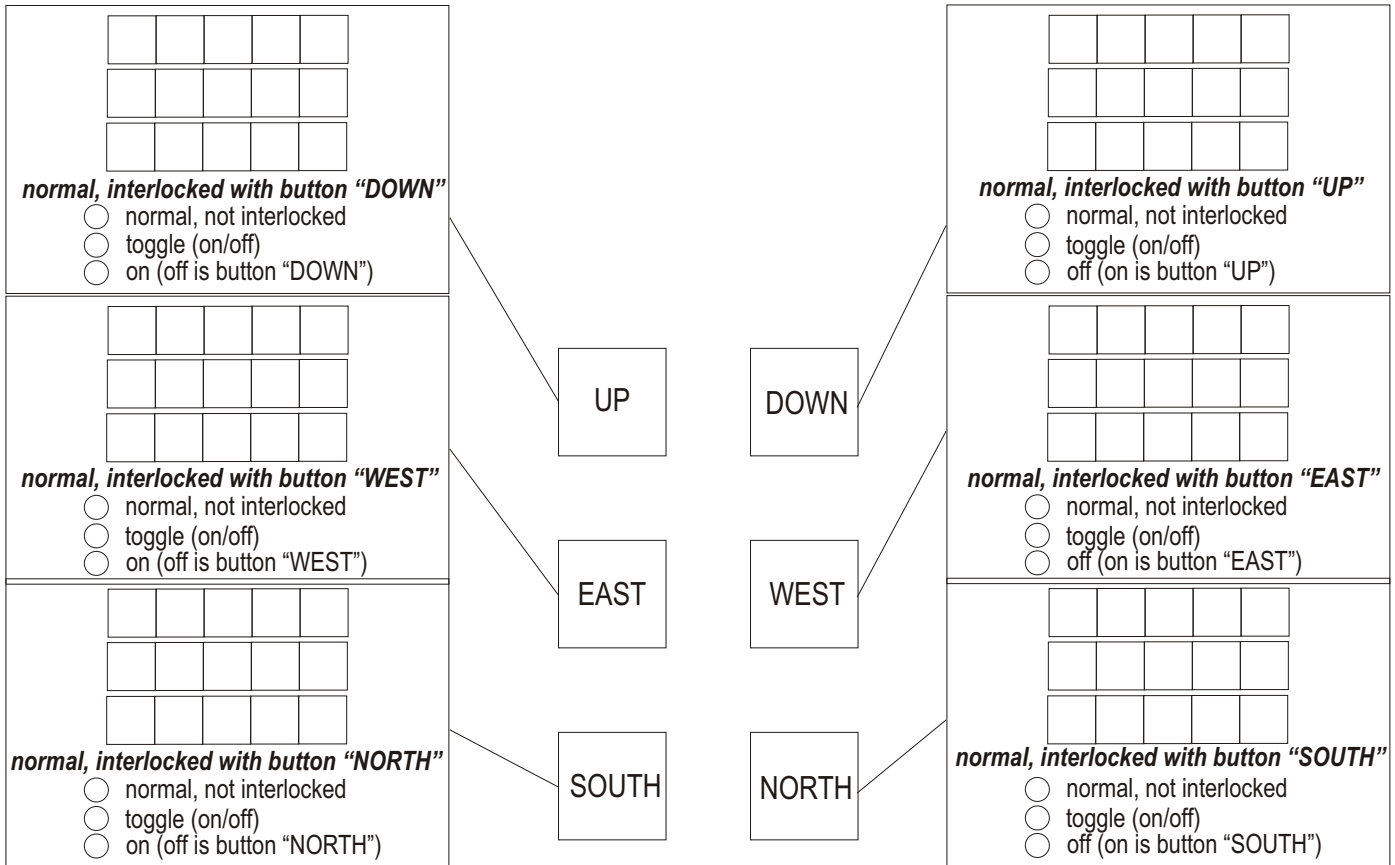

F24-6S

- Auto Shut Down time**
Default setting of 1 hour
- never
 - 10 minutes
 - 20 minutes
 - 30 minutes
 - 1 hour**
 - 2 hours
 - 3 hours
 - 4 hours

NOTES: For each button there is a default function setting labeled in **bold**, if you wish to change any button function check the appropriate circle for that button. If you want to re-label any button, fill in the squares in the appropriate section. Use only the squares available.