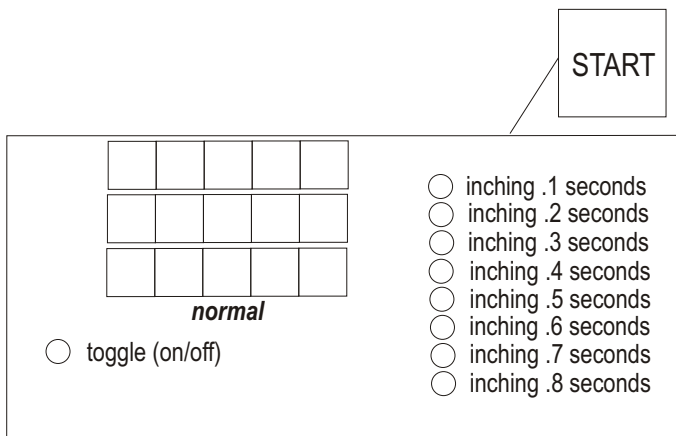

F24-6S

- Auto Shut Down time**
Default setting of 1 hour
- never
 - 10 minutes
 - 20 minutes
 - 30 minutes
 - 1 hour**
 - 2 hours
 - 3 hours
 - 4 hours

NOTES: For each button there is a default function setting labeled in **bold**, if you wish to change any button function check the appropriate circle for that button. If you want to re-label any button, fill in the squares in the appropriate section. Use only the squares available.